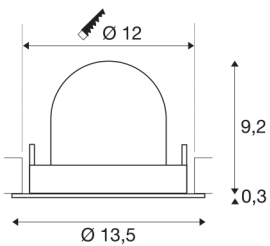

NUMINOS® GIMBLE M

white recessed ceiling light, 2700K 40°

The NUMINOS light system from SLV combines technology, design and functionality like no other. This way, you can experience a thousand lighting design possibilities with different downlights and spotlights. Like with the NUMINOS® GIMBLE M recessed ceiling light, which impresses with its high-quality workmanship and light. Ideal for discreet, modern and space-saving lighting that draws the focus to objects or the room. This means that simple installation is a mere formality. When to choose NUMINOS from SLV – modular diversity awaits you.

TECHNICAL DATA

Item no.:	1005934
Number of different light outlets	1
Secondary power / secondary voltage ^e	500mA
Height	9.5 cm
Diameter	13.5 cm
Installation diameter	12 cm
Installation depth	9.5 cm
Net weight	0.42 kg
Gross weight	0.449 kg
Safety class	III
Assembly	Recessed
Assembly details	Ceiling
Wattage	17.5 W
Lumen	1600 lm
Colour temperature	2700 Kelvin
Beam angle	40 °
Color	white
CRI	90
UGR ≤	22
BIG WHITE Page	53