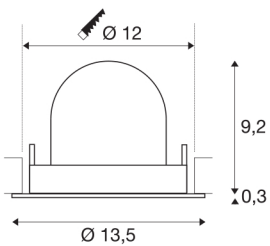

NUMINOS® GIMBLE M

white / chrome recessed ceiling light, 2700K 40°

NUMINOS is the optimally coordinated light system from SLV that combines function, design and technology. The different downlights and spotlights make a thousand lighting design options possible. This also includes NUMINOS® GIMBLE M, which impresses as a recessed ceiling light with the best workmanship and lighting quality. In this way, you can create discreet, modern and space-saving lighting that draws the focus to objects or the room. Installation is then done in no time at all. When to choose NUMINOS from SLV – modular diversity awaits you.

TECHNICAL DATA

Item no.:	1005935
Number of different light outlets	1
Secondary power / secondary voltage	500mA
Height	9.5 cm
Diameter	13.5 cm
Installation diameter	12 cm
Installation depth	9.5 cm
Net weight	0.42 kg
Gross weight	0.449 kg
Safety class	III
Assembly	Recessed
Assembly details	Ceiling
Wattage	17.5 W
Lumen	1550 lm
Colour temperature	2700 Kelvin
Beam angle	40 °
Color	white
CRI	90
UGR ≤	22
BIG WHITE Page	53