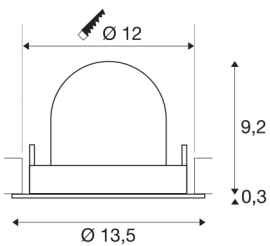

NUMINOS® GIMBLE M

white / black recessed ceiling light, 2700K 55°

The NUMINOS light system from SLV skilfully combines function, design and technology. With a variety of downlights and spotlights, you provide a thousand lighting design options. Like with the NUMINOS® GIMBLE M recessed ceiling light, which impresses with its high-quality workmanship and light. In this way, you can create discreet, modern and space-saving lighting that draws the focus to objects or the room. Installation is then done in no time at all. When do you choose NUMINOS ® from SLV?

TECHNICAL DATA

Item no.:	1005936
Number of different light outlets	1
Secondary power / secondary voltage	500mA
Height	9.5 cm
Diameter	13.5 cm
Installation diameter	12 cm
Installation depth	9.5 cm
Net weight	0.42 kg
Gross weight	0.449 kg
Safety class	III
Assembly	Recessed
Assembly details	Ceiling
Wattage	17.5 W
Lumen	1460 lm
Colour temperature	2700 Kelvin
Beam angle	55 °
Color	white
CRI	90
UGR ≤	22
BIG WHITE Page	53