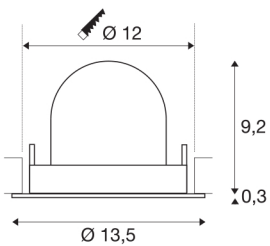

## NUMINOS® GIMBLE M

white recessed ceiling light, 2700K 55°

NUMINOS is the perfectly coordinated light system from SLV that combines function, design and technology. With various downlights and spotlights, you provide a thousand lighting design options. This also includes NUMINOS® GIMBLE M, which impresses as a recessed ceiling light with the best workmanship and lighting quality. In this way, you can create discreet, modern and space-saving lighting that draws the focus to objects or the room. This means that easy installation is a mere formality. When do you choose NUMINOS ® from SLV?

## TECHNICAL DATA

Item no.:	1005937
Number of different light outlets	1
Secondary power / secondary voltage	500mA
Height	9.5 cm
Diameter	13.5 cm
Installation diameter	12 cm
Installation depth	9.5 cm
Net weight	0.42 kg
Gross weight	0.449 kg
Safety class	III
Assembly	Recessed
Assembly details	Ceiling
Wattage	17.5 W
Lumen	1600 lm
Colour temperature	2700 Kelvin
Beam angle	55 °
Color	white
CRI	90
UGR ≤	22
BIG WHITE Page	53