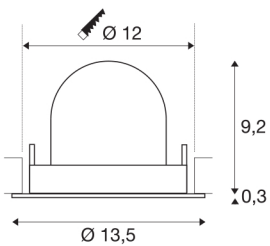

NUMINOS® GIMBLE M

white / chrome recessed ceiling light, 2700K 55°

The NUMINOS light system from SLV skilfully combines function, design and technology. This way, you can experience a thousand lighting design possibilities with a variety of downlights and spotlights. Like with the NUMINOS® GIMBLE M recessed ceiling light, which impresses with its high-quality workmanship and light. Ideal for discreet, modern and space-saving lighting that directs the accent to objects or the room. Installation is then done in no time at all. When to choose NUMINOS from SLV – modular diversity awaits you.

TECHNICAL DATA

Item no.:	1005938
Number of different light outlets	1
Secondary power / secondary voltage	500mA
Height	9.5 cm
Diameter	13.5 cm
Installation diameter	12 cm
Installation depth	9.5 cm
Net weight	0.42 kg
Gross weight	0.449 kg
Safety class	III
Assembly	Recessed
Assembly details	Ceiling
Wattage	17.5 W
Lumen	1550 lm
Colour temperature	2700 Kelvin
Beam angle	55 °
Color	white
CRI	90
UGR ≤	22
BIG WHITE Page	53