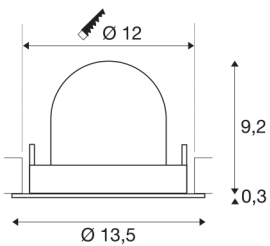

## TECHNICAL DATA

Item no.:	1005939
Number of different light outlets	1
Secondary power / secondary voltage <sup>e</sup>	500mA
Height	9.5 cm
Diameter	13.5 cm
Installation diameter	12 cm
Installation depth	9.5 cm
Net weight	0.42 kg
Gross weight	0.449 kg
Safety class	III
Assembly	Recessed
Assembly details	Ceiling
Wattage	17.5 W
Lumen	1500 lm
Colour temperature	3000 Kelvin
Beam angle	20 °
Color	black
CRI	90
UGR ≤	22
BIG WHITE Page	53