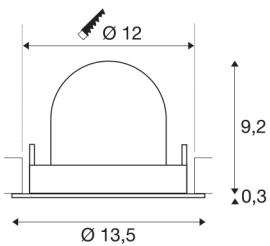

TECHNICAL DATA

Item no.:	1005940
Number of different light outlets	1
Secondary power / secondary voltage	500mA
Height	9.5 cm
Diameter	13.5 cm
Installation diameter	12 cm
Installation depth	9.5 cm
Net weight	0.42 kg
Gross weight	0.449 kg
Safety class	III
Assembly	Recessed
Assembly details	Ceiling
Wattage	17.5 W
Lumen	1600 lm
Colour temperature	3000 Kelvin
Beam angle	20 °
Color	black
CRI	90
UGR ≤	22
BIG WHITE Page	53