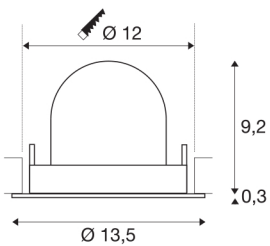

TECHNICAL DATA

Item no.:	1005941
Number of different light outlets	1
Secondary power / secondary voltage	500mA
Height	9.5 cm
Diameter	13.5 cm
Installation diameter	12 cm
Installation depth	9.5 cm
Net weight	0.42 kg
Gross weight	0.449 kg
Safety class	III
Assembly	Recessed
Assembly details	Ceiling
Wattage	17.5 W
Lumen	1550 lm
Colour temperature	3000 Kelvin
Beam angle	20 °
Color	black
CRI	90
UGR ≤	22
BIG WHITE Page	53