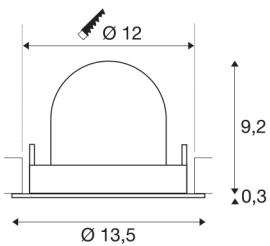

## TECHNICAL DATA

Item no.:	1005942
Number of different light outlets	1
Secondary power / secondary voltage	500mA
Height	9.5 cm
Diameter	13.5 cm
Installation diameter	12 cm
Installation depth	9.5 cm
Net weight	0.42 kg
Gross weight	0.449 kg
Safety class	III
Assembly	Recessed
Assembly details	Ceiling
Wattage	17.5 W
Lumen	1500 lm
Colour temperature	3000 Kelvin
Beam angle	40 °
Color	black
CRI	90
UGR ≤	22
BIG WHITE Page	53