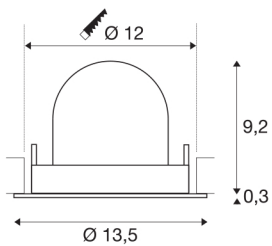

NUMINOS® GIMBLE M

black / white recessed ceiling light, 3000K 40°

NUMINOS is the optimally coordinated light system from SLV that combines function, design and technology. With different downlights and spotlights, you provide a thousand lighting design possibilities. This also includes NUMINOS® GIMBLE M, which impresses as a recessed ceiling light with the best workmanship and lighting quality. Ideal for discreet, modern and space-saving lighting that directs the accent to objects or the room. Installation is then done in no time at all. When to choose NUMINOS from SLV – modular diversity awaits you.

TECHNICAL DATA

Item no.:	1005943
Number of different light outlets	1
Secondary power / secondary voltage	500mA
Height	9.5 cm
Diameter	13.5 cm
Installation diameter	12 cm
Installation depth	9.5 cm
Net weight	0.42 kg
Gross weight	0.449 kg
Safety class	III
Assembly	Recessed
Assembly details	Ceiling
Wattage	17.5 W
Lumen	1600 lm
Colour temperature	3000 Kelvin
Beam angle	40 °
Color	black
CRI	90
UGR ≤	22
BIG WHITE Page	53