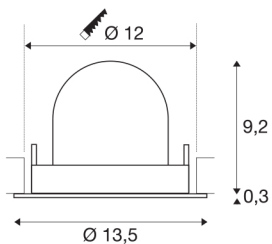

TECHNICAL DATA

Item no.:	1005944
Number of different light outlets	1
Secondary power / secondary voltage	500mA
Height	9.5 cm
Diameter	13.5 cm
Installation diameter	12 cm
Installation depth	9.5 cm
Net weight	0.42 kg
Gross weight	0.449 kg
Safety class	III
Assembly	Recessed
Assembly details	Ceiling
Wattage	17.5 W
Lumen	1550 lm
Colour temperature	3000 Kelvin
Beam angle	40 °
Color	black
CRI	90
UGR ≤	22
BIG WHITE Page	53