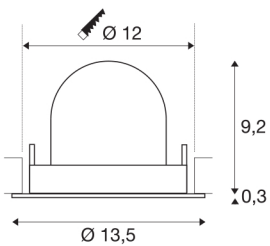

TECHNICAL DATA

Item no.:	1005945
Number of different light outlets	1
Secondary power / secondary voltage	500mA
Height	9.5 cm
Diameter	13.5 cm
Installation diameter	12 cm
Installation depth	9.5 cm
Net weight	0.42 kg
Gross weight	0.449 kg
Safety class	III
Assembly	Recessed
Assembly details	Ceiling
Wattage	17.5 W
Lumen	1500 lm
Colour temperature	3000 Kelvin
Beam angle	55 °
Color	black
CRI	90
UGR ≤	22
BIG WHITE Page	53