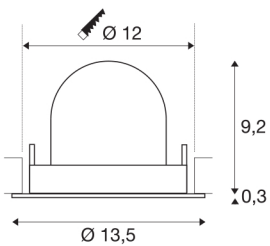

TECHNICAL DATA

Item no.:	1005946
Number of different light outlets	1
Secondary power / secondary voltage	500mA
Height	9.5 cm
Diameter	13.5 cm
Installation diameter	12 cm
Installation depth	9.5 cm
Net weight	0.42 kg
Gross weight	0.449 kg
Safety class	III
Assembly	Recessed
Assembly details	Ceiling
Wattage	17.5 W
Lumen	1600 lm
Colour temperature	3000 Kelvin
Beam angle	55 °
Color	black
CRI	90
UGR ≤	22
BIG WHITE Page	53