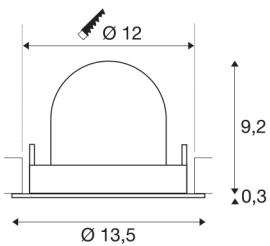

## TECHNICAL DATA

Item no.:	1005947
Number of different light outlets	1
Secondary power / secondary voltage <sup>e</sup>	500mA
Height	9.5 cm
Diameter	13.5 cm
Installation diameter	12 cm
Installation depth	9.5 cm
Net weight	0.42 kg
Gross weight	0.449 kg
Safety class	III
Assembly	Recessed
Assembly details	Ceiling
Wattage	17.5 W
Lumen	1550 lm
Colour temperature	3000 Kelvin
Beam angle	55 °
Color	black
CRI	90
UGR ≤	22
BIG WHITE Page	53