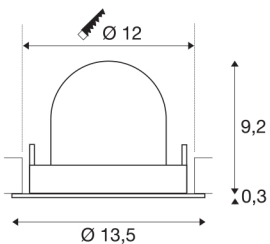

NUMINOS® GIMBLE M

white / black recessed ceiling light, 3000K 20°

Design, technology and function in perfection: NUMINOS is the light system from SLV that combines everything. With various downlights and spotlights, you can experience a thousand lighting design possibilities. Like with the NUMINOS® GIMBLE M recessed ceiling light, which impresses with its high-quality workmanship and light. Ideal for discreet, modern and space-saving lighting that directs the accent to objects or the room. This means that simple installation is a mere formality. When to choose NUMINOS from SLV – modular diversity awaits you.

TECHNICAL DATA

Item no.:	1005948
Number of different light outlets	1
Secondary power / secondary voltage	500mA
Height	9.5 cm
Diameter	13.5 cm
Installation diameter	12 cm
Installation depth	9.5 cm
Net weight	0.42 kg
Gross weight	0.449 kg
Safety class	III
Assembly	Recessed
Assembly details	Ceiling
Wattage	17.5 W
Lumen	1500 lm
Colour temperature	3000 Kelvin
Beam angle	20 °
Color	white
CRI	90
UGR ≤	22
BIG WHITE Page	53