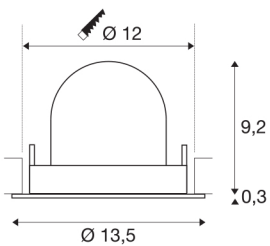

NUMINOS® GIMBLE M

white recessed ceiling light, 3000K 20°

NUMINOS is the perfectly coordinated light system from SLV that combines function, design and technology. The diverse downlights and spotlights make a thousand lighting design options possible. Like with the NUMINOS® GIMBLE M recessed ceiling light, which impresses with its high-quality workmanship and light. Ideal for discreet, modern and space-saving lighting that directs the accent to objects or the room. Installation is then done in no time at all. When do you choose NUMINOS ® from SLV?

TECHNICAL DATA

Item no.:	1005949
Number of different light outlets	1
Secondary power / secondary voltage	500mA
Height	9.5 cm
Diameter	13.5 cm
Installation diameter	12 cm
Installation depth	9.5 cm
Net weight	0.42 kg
Gross weight	0.449 kg
Safety class	III
Assembly	Recessed
Assembly details	Ceiling
Wattage	17.5 W
Lumen	1600 lm
Colour temperature	3000 Kelvin
Beam angle	20 °
Color	white
CRI	90
UGR ≤	22
BIG WHITE Page	53