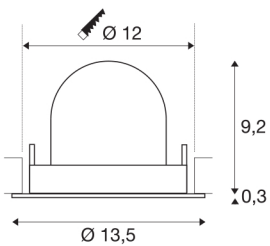

TECHNICAL DATA

Item no.:	1005950
Number of different light outlets	1
Secondary power / secondary voltage	500mA
Height	9.5 cm
Diameter	13.5 cm
Installation diameter	12 cm
Installation depth	9.5 cm
Net weight	0.42 kg
Gross weight	0.449 kg
Safety class	III
Assembly	Recessed
Assembly details	Ceiling
Wattage	17.5 W
Lumen	1550 lm
Colour temperature	3000 Kelvin
Beam angle	20 °
Color	white
CRI	90
UGR ≤	22
BIG WHITE Page	53