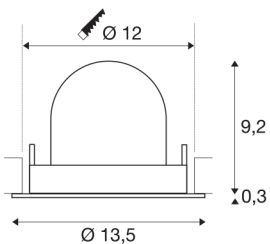

## TECHNICAL DATA

Item no.:	1005951
Number of different light outlets	1
Secondary power / secondary voltage <sup>e</sup>	500mA
Height	9.5 cm
Diameter	13.5 cm
Installation diameter	12 cm
Installation depth	9.5 cm
Net weight	0.42 kg
Gross weight	0.449 kg
Safety class	III
Assembly	Recessed
Assembly details	Ceiling
Wattage	17.5 W
Lumen	1500 lm
Colour temperature	3000 Kelvin
Beam angle	40 °
Color	white
CRI	90
UGR ≤	22
BIG WHITE Page	53