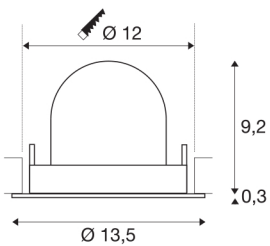

## TECHNICAL DATA

Item no.:	1005952
Number of different light outlets	1
Secondary power / secondary voltage	500mA
Height	9.5 cm
Diameter	13.5 cm
Installation diameter	12 cm
Installation depth	9.5 cm
Net weight	0.42 kg
Gross weight	0.449 kg
Safety class	III
Assembly	Recessed
Assembly details	Ceiling
Wattage	17.5 W
Lumen	1600 lm
Colour temperature	3000 Kelvin
Beam angle	40 °
Color	white
CRI	90
UGR ≤	22
BIG WHITE Page	53