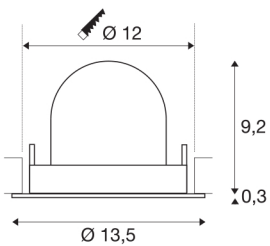

## TECHNICAL DATA

Item no.:	1005953
Number of different light outlets	1
Secondary power / secondary voltage <sup>e</sup>	500mA
Height	9.5 cm
Diameter	13.5 cm
Installation diameter	12 cm
Installation depth	9.5 cm
Net weight	0.42 kg
Gross weight	0.449 kg
Safety class	III
Assembly	Recessed
Assembly details	Ceiling
Wattage	17.5 W
Lumen	1550 lm
Colour temperature	3000 Kelvin
Beam angle	40 °
Color	white
CRI	90
UGR ≤	22
BIG WHITE Page	53