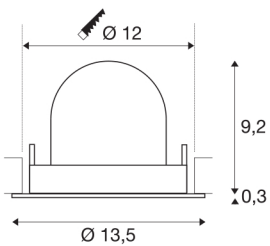

TECHNICAL DATA

Item no.:	1005954
Number of different light outlets	1
Secondary power / secondary voltage	500mA
Height	9.5 cm
Diameter	13.5 cm
Installation diameter	12 cm
Installation depth	9.5 cm
Net weight	0.42 kg
Gross weight	0.449 kg
Safety class	III
Assembly	Recessed
Assembly details	Ceiling
Wattage	17.5 W
Lumen	1500 lm
Colour temperature	3000 Kelvin
Beam angle	55 °
Color	white
CRI	90
UGR ≤	22
BIG WHITE Page	53