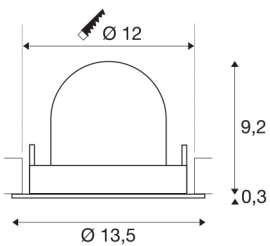

## NUMINOS® GIMBLE M

white recessed ceiling light, 3000K 55°

NUMINOS is the optimally coordinated light system from SLV that combines function, design and technology. With various downlights and spotlights, you provide a thousand lighting design options. Like with the NUMINOS® GIMBLE M recessed ceiling light, which impresses with its high-quality workmanship and light. Ideal for discreet, modern and space-saving lighting that directs the accent to objects or the room. Installation is then done in no time at all. When do you choose NUMINOS ® from SLV?

## TECHNICAL DATA

Item no.:	1005955
Number of different light outlets	1
Secondary power / secondary voltage	500mA
Height	9.5 cm
Diameter	13.5 cm
Installation diameter	12 cm
Installation depth	9.5 cm
Net weight	0.42 kg
Gross weight	0.449 kg
Safety class	III
Assembly	Recessed
Assembly details	Ceiling
Wattage	17.5 W
Lumen	1600 lm
Colour temperature	3000 Kelvin
Beam angle	55 °
Color	white
CRI	90
UGR ≤	22
BIG WHITE Page	53