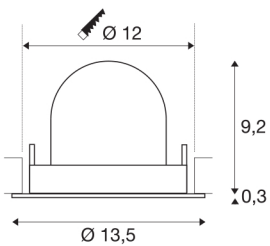

## NUMINOS® GIMBLE M

white / chrome recessed ceiling light, 3000K 55°

NUMINOS is the best possible coordinated light system from SLV that combines function, design and technology. With different downlights and spotlights, you can experience a thousand lighting design possibilities. This also includes NUMINOS® GIMBLE M, which impresses as a recessed ceiling light with the best workmanship and lighting quality. In this way, you can create discreet, modern and space-saving lighting that draws the focus to objects or the room. Installation is then done in no time at all. When will you choose SLV's modular variety?

## TECHNICAL DATA

Item no.:	1005956
Number of different light outlets	1
Secondary power / secondary voltage	500mA
Height	9.5 cm
Diameter	13.5 cm
Installation diameter	12 cm
Installation depth	9.5 cm
Net weight	0.42 kg
Gross weight	0.449 kg
Safety class	III
Assembly	Recessed
Assembly details	Ceiling
Wattage	17.5 W
Lumen	1550 lm
Colour temperature	3000 Kelvin
Beam angle	55 °
Color	white
CRI	90
UGR ≤	22
BIG WHITE Page	53