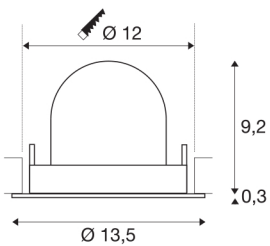

TECHNICAL DATA

Item no.:	1005957
Number of different light outlets	1
Secondary power / secondary voltage ^e	500mA
Height	9.5 cm
Diameter	13.5 cm
Installation diameter	12 cm
Installation depth	9.5 cm
Net weight	0.42 kg
Gross weight	0.449 kg
Safety class	III
Assembly	Recessed
Assembly details	Ceiling
Wattage	17.5 W
Lumen	1600 lm
Colour temperature	4000 Kelvin
Beam angle	20 °
Color	black
CRI	90
UGR ≤	22
BIG WHITE Page	53