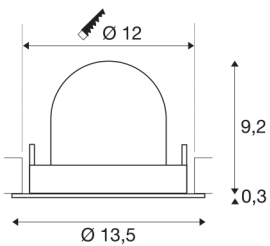

TECHNICAL DATA

Item no.:	1005958
Number of different light outlets	1
Secondary power / secondary voltage ^e	500mA
Height	9.5 cm
Diameter	13.5 cm
Installation diameter	12 cm
Installation depth	9.5 cm
Net weight	0.42 kg
Gross weight	0.449 kg
Safety class	III
Assembly	Recessed
Assembly details	Ceiling
Wattage	17.5 W
Lumen	1750 lm
Colour temperature	4000 Kelvin
Beam angle	20 °
Color	black
CRI	90
UGR ≤	22
BIG WHITE Page	53