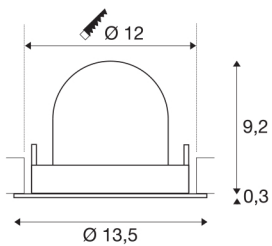

## TECHNICAL DATA

Item no.:	1005959
Number of different light outlets	1
Secondary power / secondary voltage	500mA
Height	9.5 cm
Diameter	13.5 cm
Installation diameter	12 cm
Installation depth	9.5 cm
Net weight	0.42 kg
Gross weight	0.449 kg
Safety class	III
Assembly	Recessed
Assembly details	Ceiling
Wattage	17.5 W
Lumen	1660 lm
Colour temperature	4000 Kelvin
Beam angle	20 °
Color	black
CRI	90
UGR ≤	22
BIG WHITE Page	53