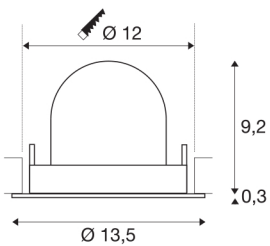

## TECHNICAL DATA

Item no.:	1005960
Number of different light outlets	1
Secondary power / secondary voltage	500mA
Height	9.5 cm
Diameter	13.5 cm
Installation diameter	12 cm
Installation depth	9.5 cm
Net weight	0.42 kg
Gross weight	0.449 kg
Safety class	III
Assembly	Recessed
Assembly details	Ceiling
Wattage	17.5 W
Lumen	1600 lm
Colour temperature	4000 Kelvin
Beam angle	40 °
Color	black
CRI	90
UGR ≤	22
BIG WHITE Page	53