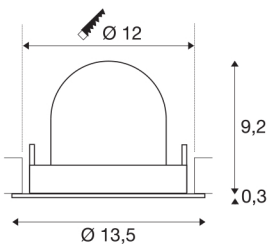

## TECHNICAL DATA

Item no.:	1005961
Number of different light outlets	1
Secondary power / secondary voltage	500mA
Height	9.5 cm
Diameter	13.5 cm
Installation diameter	12 cm
Installation depth	9.5 cm
Net weight	0.42 kg
Gross weight	0.449 kg
Safety class	III
Assembly	Recessed
Assembly details	Ceiling
Wattage	17.5 W
Lumen	1750 lm
Colour temperature	4000 Kelvin
Beam angle	40 °
Color	black
CRI	90
UGR ≤	22
BIG WHITE Page	53