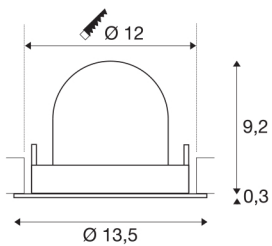

TECHNICAL DATA

Item no.:	1005962
Number of different light outlets	1
Secondary power / secondary voltage ^e	500mA
Height	9.5 cm
Diameter	13.5 cm
Installation diameter	12 cm
Installation depth	9.5 cm
Net weight	0.42 kg
Gross weight	0.449 kg
Safety class	III
Assembly	Recessed
Assembly details	Ceiling
Wattage	17.5 W
Lumen	1660 lm
Colour temperature	4000 Kelvin
Beam angle	40 °
Color	black
CRI	90
UGR ≤	22
BIG WHITE Page	53