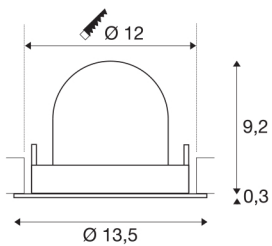

TECHNICAL DATA

Item no.:	1005963
Number of different light outlets	1
Secondary power / secondary voltage	500mA
Height	9.5 cm
Diameter	13.5 cm
Installation diameter	12 cm
Installation depth	9.5 cm
Net weight	0.42 kg
Gross weight	0.449 kg
Safety class	III
Assembly	Recessed
Assembly details	Ceiling
Wattage	17.5 W
Lumen	1600 lm
Colour temperature	4000 Kelvin
Beam angle	55 °
Color	black
CRI	90
UGR ≤	22
BIG WHITE Page	53