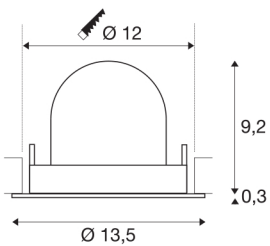

## TECHNICAL DATA

Item no.:	1005964
Number of different light outlets	1
Secondary power / secondary voltage	500mA
Height	9.5 cm
Diameter	13.5 cm
Installation diameter	12 cm
Installation depth	9.5 cm
Net weight	0.42 kg
Gross weight	0.449 kg
Safety class	III
Assembly	Recessed
Assembly details	Ceiling
Wattage	17.5 W
Lumen	1750 lm
Colour temperature	4000 Kelvin
Beam angle	55 °
Color	black
CRI	90
UGR ≤	22
BIG WHITE Page	53