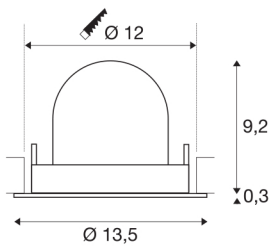

## TECHNICAL DATA

Item no.:	1005965
Number of different light outlets	1
Secondary power / secondary voltage	500mA
Height	9.5 cm
Diameter	13.5 cm
Installation diameter	12 cm
Installation depth	9.5 cm
Net weight	0.42 kg
Gross weight	0.449 kg
Safety class	III
Assembly	Recessed
Assembly details	Ceiling
Wattage	17.5 W
Lumen	1660 lm
Colour temperature	4000 Kelvin
Beam angle	55 °
Color	black
CRI	90
UGR ≤	22
BIG WHITE Page	53