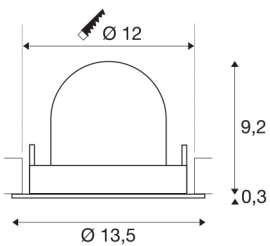

TECHNICAL DATA

Item no.:	1005966
Number of different light outlets	1
Secondary power / secondary voltage ^e	500mA
Height	9.5 cm
Diameter	13.5 cm
Installation diameter	12 cm
Installation depth	9.5 cm
Net weight	0.42 kg
Gross weight	0.449 kg
Safety class	III
Assembly	Recessed
Assembly details	Ceiling
Wattage	17.5 W
Lumen	1600 lm
Colour temperature	4000 Kelvin
Beam angle	20 °
Color	white
CRI	90
UGR ≤	22
BIG WHITE Page	53