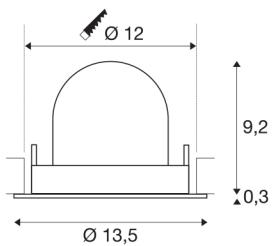

## TECHNICAL DATA

Item no.:	1005967
Number of different light outlets	1
Secondary power / secondary voltage	500mA
Height	9.5 cm
Diameter	13.5 cm
Installation diameter	12 cm
Installation depth	9.5 cm
Net weight	0.42 kg
Gross weight	0.449 kg
Safety class	III
Assembly	Recessed
Assembly details	Ceiling
Wattage	17.5 W
Lumen	1750 lm
Colour temperature	4000 Kelvin
Beam angle	20 °
Color	white
CRI	90
UGR ≤	22
BIG WHITE Page	53