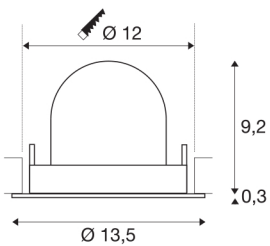

## TECHNICAL DATA

Item no.:	1005968
Number of different light outlets	1
Secondary power / secondary voltage	500mA
Height	9.5 cm
Diameter	13.5 cm
Installation diameter	12 cm
Installation depth	9.5 cm
Net weight	0.42 kg
Gross weight	0.449 kg
Safety class	III
Assembly	Recessed
Assembly details	Ceiling
Wattage	17.5 W
Lumen	1660 lm
Colour temperature	4000 Kelvin
Beam angle	20 °
Color	white
CRI	90
UGR ≤	22
BIG WHITE Page	53