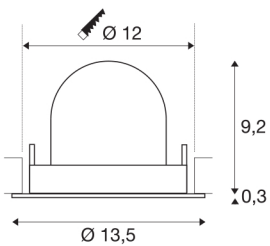

## TECHNICAL DATA

Item no.:	1005969
Number of different light outlets	1
Secondary power / secondary voltage	500mA
Height	9.5 cm
Diameter	13.5 cm
Installation diameter	12 cm
Installation depth	9.5 cm
Net weight	0.42 kg
Gross weight	0.449 kg
Safety class	III
Assembly	Recessed
Assembly details	Ceiling
Wattage	17.5 W
Lumen	1600 lm
Colour temperature	4000 Kelvin
Beam angle	40 °
Color	white
CRI	90
UGR ≤	22
BIG WHITE Page	53