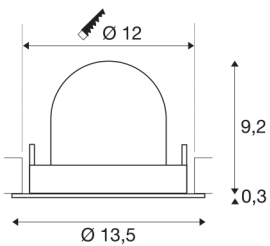

TECHNICAL DATA

Item no.:	1005970
Number of different light outlets	1
Secondary power / secondary voltage ^e	500mA
Height	9.5 cm
Diameter	13.5 cm
Installation diameter	12 cm
Installation depth	9.5 cm
Net weight	0.42 kg
Gross weight	0.449 kg
Safety class	III
Assembly	Recessed
Assembly details	Ceiling
Wattage	17.5 W
Lumen	1750 lm
Colour temperature	4000 Kelvin
Beam angle	40 °
Color	white
CRI	90
UGR ≤	22
BIG WHITE Page	53