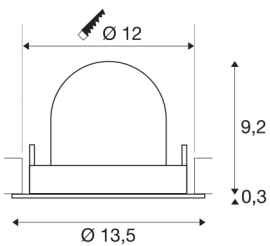

TECHNICAL DATA

Item no.:	1005971
Number of different light outlets	1
Secondary power / secondary voltage	500mA
Height	9.5 cm
Diameter	13.5 cm
Installation diameter	12 cm
Installation depth	9.5 cm
Net weight	0.42 kg
Gross weight	0.449 kg
Safety class	III
Assembly	Recessed
Assembly details	Ceiling
Wattage	17.5 W
Lumen	1660 lm
Colour temperature	4000 Kelvin
Beam angle	40 °
Color	white
CRI	90
UGR ≤	22
BIG WHITE Page	53