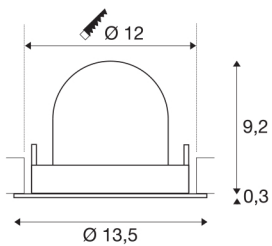

TECHNICAL DATA

Item no.:	1005972
Number of different light outlets	1
Secondary power / secondary voltage	500mA
Height	9.5 cm
Diameter	13.5 cm
Installation diameter	12 cm
Installation depth	9.5 cm
Net weight	0.42 kg
Gross weight	0.449 kg
Safety class	III
Assembly	Recessed
Assembly details	Ceiling
Wattage	17.5 W
Lumen	1600 lm
Colour temperature	4000 Kelvin
Beam angle	55 °
Color	white
CRI	90
UGR ≤	22
BIG WHITE Page	53