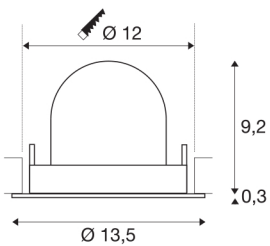

## TECHNICAL DATA

Item no.:	1005973
Number of different light outlets	1
Secondary power / secondary voltage	500mA
Height	9.5 cm
Diameter	13.5 cm
Installation diameter	12 cm
Installation depth	9.5 cm
Net weight	0.42 kg
Gross weight	0.449 kg
Safety class	III
Assembly	Recessed
Assembly details	Ceiling
Wattage	17.5 W
Lumen	1750 lm
Colour temperature	4000 Kelvin
Beam angle	55 °
Color	white
CRI	90
UGR ≤	22
BIG WHITE Page	53