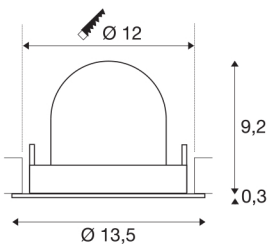

NUMINOS® GIMBLE M

white / chrome recessed ceiling light, 4000K 55°

The NUMINOS light system from SLV perfectly combines function, design and technology. With a variety of downlights and spotlights, you can experience a thousand lighting design possibilities. This also includes NUMINOS® GIMBLE M, which impresses as a recessed ceiling light with the best workmanship and lighting quality. Ideal for discreet, modern and space-saving lighting that directs the accent to objects or the room. This means that simple installation is a mere formality. When will you choose SLV's modular variety?

TECHNICAL DATA

| | |
|-------------------------------------|-------------|
| Item no.: | 1005974 |
| Number of different light outlets | 1 |
| Secondary power / secondary voltage | 500mA |
| Height | 9.5 cm |
| Diameter | 13.5 cm |
| Installation diameter | 12 cm |
| Installation depth | 9.5 cm |
| Net weight | 0.42 kg |
| Gross weight | 0.449 kg |
| Safety class | III |
| Assembly | Recessed |
| Assembly details | Ceiling |
| Wattage | 17.5 W |
| Lumen | 1660 lm |
| Colour temperature | 4000 Kelvin |
| Beam angle | 55 ° |
| Color | white |
| CRI | 90 |
| UGR ≤ | 22 |
| BIG WHITE Page | 53 |