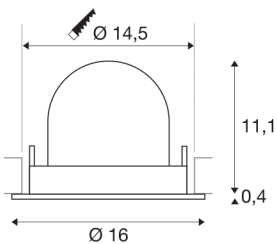

NUMINOS® GIMBLE L

black recessed ceiling light, 2700K 20°

The NUMINOS light system from SLV combines technology, design and functionality like no other. This way, you can experience a thousand lighting design possibilities with different downlights and spotlights. This also includes NUMINOS® GIMBLE L, which impresses as a recessed ceiling light with the best workmanship and lighting quality. Ideal for unobtrusive, modern and space-saving lighting that draws the focus to objects or the room. This means that easy installation is a mere formality. When will you choose SLV's modular variety?

TECHNICAL DATA

Item no.:	1005975
Number of different light outlets	1
Secondary power / secondary voltage ^e	700mA
Height	11.5 cm
Diameter	16 cm
Installation diameter	14.5 cm
Installation depth	11.5 cm
Net weight	0.6 kg
Gross weight	0.642 kg
Safety class	III
Assembly	Recessed
Assembly details	Ceiling
Wattage	25.4 W
Lumen	2150 lm
Colour temperature	2700 Kelvin
Beam angle	20 °
Color	black
CRI	90
UGR ≤	22
BIG WHITE Page	55