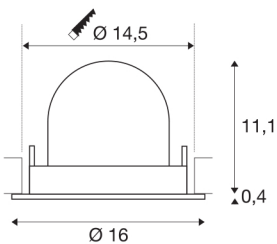

NUMINOS® GIMBLE L

black / white recessed ceiling light, 2700K 20°

The NUMINOS light system from SLV combines technology, design and functionality like no other. With various downlights and spotlights, you provide a thousand lighting design options. Like with the NUMINOS® GIMBLE L recessed ceiling light, which impresses with its high-quality workmanship and light. Ideal for discreet, modern and space-saving lighting that directs the accent to objects or the room. This means that simple installation is a mere formality. When to choose NUMINOS from SLV – modular diversity awaits you.

TECHNICAL DATA

Item no.:	1005976
Number of different light outlets	1
Secondary power / secondary voltage ^e	700mA
Height	11.5 cm
Diameter	16 cm
Installation diameter	14.5 cm
Installation depth	11.5 cm
Net weight	0.6 kg
Gross weight	0.642 kg
Safety class	III
Assembly	Recessed
Assembly details	Ceiling
Wattage	25.4 W
Lumen	2250 lm
Colour temperature	2700 Kelvin
Beam angle	20 °
Color	black
CRI	90
UGR ≤	22
BIG WHITE Page	55