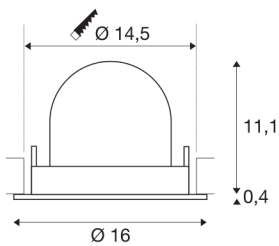

TECHNICAL DATA

Item no.:	1005977
Number of different light outlets	1
Secondary power / secondary voltage ^e	700mA
Height	11.5 cm
Diameter	16 cm
Installation diameter	14.5 cm
Installation depth	11.5 cm
Net weight	0.6 kg
Gross weight	0.642 kg
Safety class	III
Assembly	Recessed
Assembly details	Ceiling
Wattage	25.4 W
Lumen	2150 lm
Colour temperature	2700 Kelvin
Beam angle	20 °
Color	black
CRI	90
UGR ≤	22
BIG WHITE Page	55