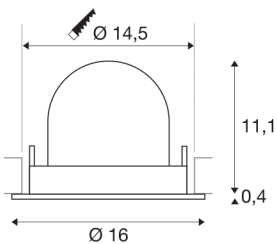

NUMINOS® GIMBLE L

black recessed ceiling light, 2700K 40°

NUMINOS is the optimally coordinated light system from SLV that combines function, design and technology. With a variety of downlights and spotlights, you provide a thousand lighting design options. Also with the NUMINOS® GIMBLE L recessed ceiling light, which convinces with the best workmanship and lighting quality. In this way, you can create unobtrusive, modern and space-saving lighting that draws the focus to objects or the room. Installation is then done in no time at all. When do you choose NUMINOS® from SLV?

TECHNICAL DATA

Item no.:	1005978
Number of different light outlets	1
Secondary power / secondary voltage ^e	700mA
Height	11.5 cm
Diameter	16 cm
Installation diameter	14.5 cm
Installation depth	11.5 cm
Net weight	0.6 kg
Gross weight	0.642 kg
Safety class	III
Assembly	Recessed
Assembly details	Ceiling
Wattage	25.4 W
Lumen	2150 lm
Colour temperature	2700 Kelvin
Beam angle	40 °
Color	black
CRI	90
UGR ≤	22
BIG WHITE Page	55