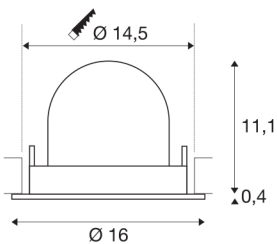

NUMINOS® GIMBLE L

black / white recessed ceiling light, 2700K 40°

Design, technology and function in perfection: NUMINOS is the light system from SLV that combines everything. With various downlights and spotlights, you can experience a thousand lighting design possibilities. Also with the NUMINOS® GIMBLE L recessed ceiling light, which convinces with the best workmanship and lighting quality. Ideal for discreet, modern and space-saving lighting that draws the focus to objects or the room. Installation is then done in no time at all. When to choose NUMINOS from SLV – modular diversity awaits you.

TECHNICAL DATA

Item no.:	1005979
Number of different light outlets	1
Secondary power / secondary voltage ^e	700mA
Height	11.5 cm
Diameter	16 cm
Installation diameter	14.5 cm
Installation depth	11.5 cm
Net weight	0.6 kg
Gross weight	0.642 kg
Safety class	III
Assembly	Recessed
Assembly details	Ceiling
Wattage	25.4 W
Lumen	2250 lm
Colour temperature	2700 Kelvin
Beam angle	40 °
Color	black
CRI	90
UGR ≤	22
BIG WHITE Page	55