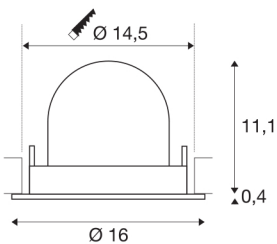

## NUMINOS® GIMBLE L

black / chrome recessed ceiling light, 2700K 40°

NUMINOS is the optimally coordinated light system from SLV that combines function, design and technology. With a variety of downlights and spotlights, you can experience a thousand lighting design possibilities. Like with the NUMINOS® GIMBLE L recessed ceiling light, which impresses with its high-quality workmanship and light. Ideal for harmonious, modern and space-saving lighting that directs the accent to objects or the room. Installation is then done in no time at all. When to choose NUMINOS from SLV – modular diversity awaits you.

## TECHNICAL DATA

Item no.:	1005980
Number of different light outlets	1
Secondary power / secondary voltage	700mA
Height	11.5 cm
Diameter	16 cm
Installation diameter	14.5 cm
Installation depth	11.5 cm
Net weight	0.6 kg
Gross weight	0.642 kg
Safety class	III
Assembly	Recessed
Assembly details	Ceiling
Wattage	25.4 W
Lumen	2150 lm
Colour temperature	2700 Kelvin
Beam angle	40 °
Color	black
CRI	90
UGR ≤	22
BIG WHITE Page	55