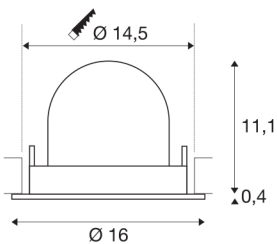

## NUMINOS® GIMBLE L

black recessed ceiling light, 2700K 55°

The NUMINOS light system from SLV combines technology, design and functionality like no other. This way, you can experience a thousand lighting design possibilities with a variety of downlights and spotlights. This also includes NUMINOS® GIMBLE L, which impresses as a recessed ceiling light with the best workmanship and lighting quality. Ideal for discreet, modern and space-saving lighting that draws the focus to objects or the room. Installation is then done in no time at all. When will you choose SLV's modular variety?

## TECHNICAL DATA

Item no.:	1005981
Number of different light outlets	1
Secondary power / secondary voltage	700mA
Height	11.5 cm
Diameter	16 cm
Installation diameter	14.5 cm
Installation depth	11.5 cm
Net weight	0.6 kg
Gross weight	0.642 kg
Safety class	III
Assembly	Recessed
Assembly details	Ceiling
Wattage	25.4 W
Lumen	2150 lm
Colour temperature	2700 Kelvin
Beam angle	55 °
Color	black
CRI	90
UGR ≤	22
BIG WHITE Page	55