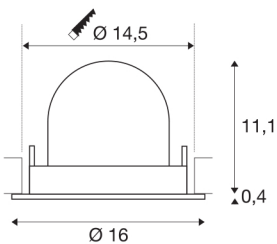

## NUMINOS® GIMBLE L

black / white recessed ceiling light, 2700K 55°

The NUMINOS light system from SLV skilfully combines function, design and technology. With a variety of downlights and spotlights, you can experience a thousand lighting design possibilities. This also includes NUMINOS® GIMBLE L, which impresses as a recessed ceiling light with the best workmanship and lighting quality. In this way, you can create unobtrusive, modern and space-saving lighting that draws the focus to objects or the room. Installation is then done in no time at all. When do you choose NUMINOS® from SLV?

## TECHNICAL DATA

Item no.:	1005982
Number of different light outlets	1
Secondary power / secondary voltage	700mA
Height	11.5 cm
Diameter	16 cm
Installation diameter	14.5 cm
Installation depth	11.5 cm
Net weight	0.6 kg
Gross weight	0.642 kg
Safety class	III
Assembly	Recessed
Assembly details	Ceiling
Wattage	25.4 W
Lumen	2250 lm
Colour temperature	2700 Kelvin
Beam angle	55 °
Color	black
CRI	90
UGR ≤	22
BIG WHITE Page	55