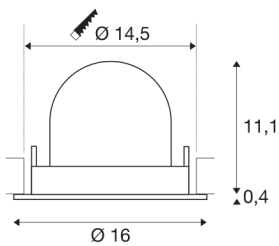

## TECHNICAL DATA

Item no.:	1005983
Number of different light outlets	1
Secondary power / secondary voltage <sup>e</sup>	700mA
Height	11.5 cm
Diameter	16 cm
Installation diameter	14.5 cm
Installation depth	11.5 cm
Net weight	0.6 kg
Gross weight	0.642 kg
Safety class	III
Assembly	Recessed
Assembly details	Ceiling
Wattage	25.4 W
Lumen	2150 lm
Colour temperature	2700 Kelvin
Beam angle	55 °
Color	black
CRI	90
UGR ≤	22
BIG WHITE Page	55